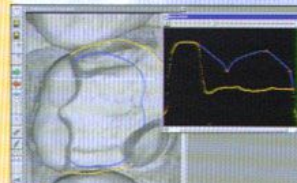

We are at your service:

You now have a choice

Strong, Beautiful Teeth.

Ceramic Reconstruction step by step

- ▶ The defective filling and decay is removed. A reflective powder layer prepares the tooth for imaging.

- ▶ An optical 3D image is acquired with a small camera, directly in your mouth.
- ▶ The restoration is created on the screen using the image data.
- ▶ Diamond coated instruments mill a ceramic block to reproduce the design.
- ▶ This is accomplished during a single appointment using Computer Aided Design/Computer Aided Manufacture (CAD/CAM).