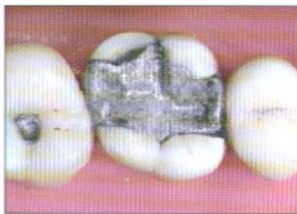

A treatment time of one to two hours is normal.

Veneers

Malpositioned and discoloured teeth can be restored with porcelain veneers.

Your tooth is adjusted and a thin layer of porcelain is bonded securely to your tooth.

Perfect looks, perfect fit make a wonderful, natural smile - all in a single appointment.

Why CEREC ?

- ▶ Protects and preserves your own tooth's structural integrity
- ▶ Ceramics are bio-compatible
- ▶ Only one appointment
- ▶ Perfect looks
- ▶ Perfect comfort
- ▶ Perfect quality
- ▶ Long lasting and durable
- ▶ Unquestionably the most cost effective restoration we have available today

We are at your service:

You now have a choice

Strong, Beautiful Teeth.

Ceramic Reconstruction step by step

- ▶ The defective filling and decay is removed. A reflective powder layer prepares the tooth for imaging.

- ▶ An optical 3D image is acquired with a small camera, directly in your mouth.
- ▶ The restoration is created on the screen using the image data.
- ▶ Diamond coated instruments mill a ceramic block to reproduce the design.
- ▶ This is accomplished during a single appointment using Computer Aided Design/Computer Aided Manufacture (CAD/CAM).